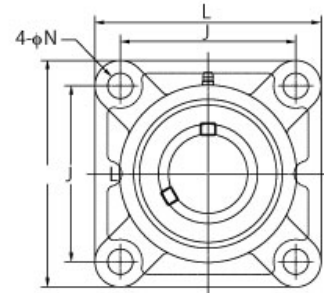

UCFX12JE

Specifications	
Housing Number	FX12E
Bearing Number	UCX12
Shaft Size	60 mm
Bolt Size	9/16 in
Weight	5.7 kg 12.57 lb
Locking Style	Set Screw Locking
Grease Fitting	A-R1/8

Dimensions	
L	187 mm 7-3/8 in
A	59 mm 2-5/16 in
J	149 mm 5-55/64 in
N	16.5 mm 21/32 in
A1	21 mm 13/16 in
A2	34 mm 1-11/32 in
A0	73.7 mm 2-29/32 in
B	65.1 mm 2.563 in
S	25.4 mm 1.000 in