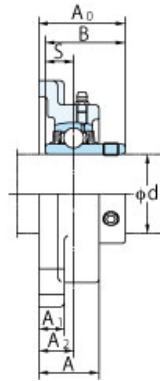

UCFX12JE

Specifications	
Housing Number	FX12E
Bearing Number	UCX12
Shaft Size	60 mm
Bolt Size	9/16 in
Weight	5.7 kg 12.57 lb
Locking Style	Set Screw Locking
Grease Fitting	A-R1/8

Dimensions	
L	187 mm 7-3/8 in
A	59 mm 2-5/16 in
J	149 mm 5-55/64 in
N	16.5 mm 21/32 in
A1	21 mm 13/16 in
A2	34 mm 1-11/32 in
A0	73.7 mm 2-29/32 in
B	65.1 mm 2.563 in
S	25.4 mm 1.000 in