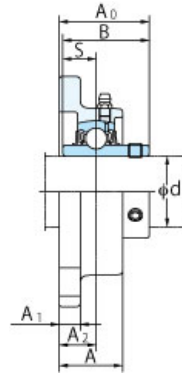

UCSF208JH1S6

Specifications	
Housing Number	SF208H1
Bearing Number	UC208S6
Shaft Size	40 mm
Bolt Size	M14 1/2 in
Weight	2.0 kg 4.41 lb
Locking Style	Set Screw Locking
Grease Fitting	A-1/4-28UNFN12

Dimensions	
L	130 mm 5-1/8 in
A	36 mm 1-13/32 in
J	102 mm 4-1/64 in
N	16 mm 5/8 in
A1	12 mm 15/32 in
A2	21 mm 53/64 in
A0	51.2 mm 2-1/32 in
B	49.2 mm 1.937 in
S	19 mm 0.748 in