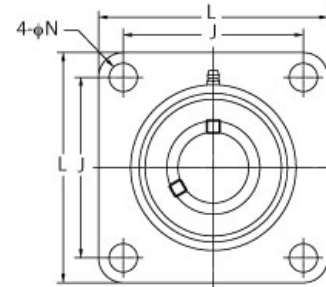

UCSF208JH1S6

Specifications	
Housing Number	SF208H1
Bearing Number	UC208S6
Shaft Size	40 mm
Bolt Size	M14 1/2 in
Weight	2.0 kg 4.41 lb
Locking Style	Set Screw Locking
Grease Fitting	A-1/4-28UNFN12

Dimensions	
L	130 mm 5-1/8 in
A	36 mm 1-13/32 in
J	102 mm 4-1/64 in
N	16 mm 5/8 in
A1	12 mm 15/32 in
A2	21 mm 53/64 in
A0	51.2 mm 2-1/32 in
B	49.2 mm 1.937 in
S	19 mm 0.748 in